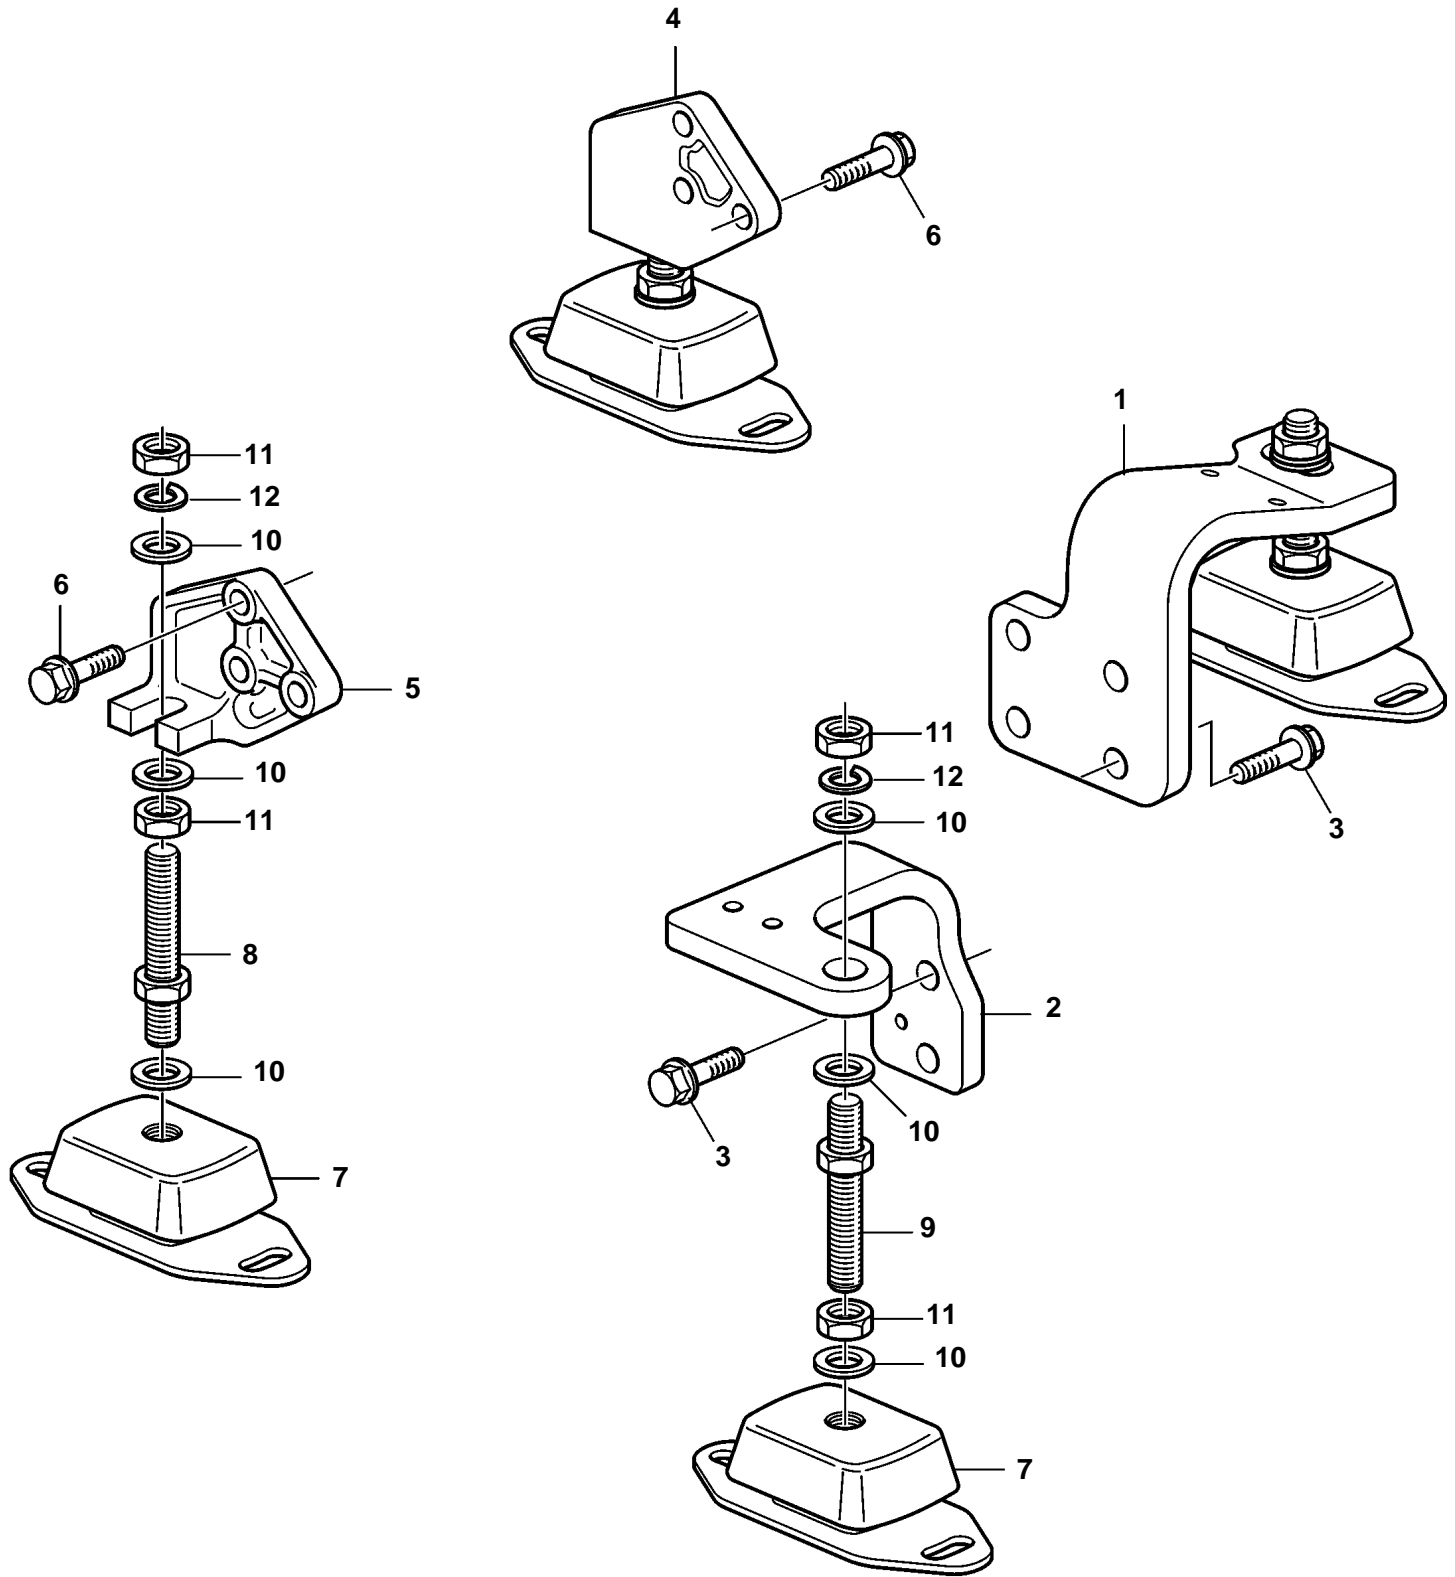

D1-13

22889

D1-13

REF	PART NO.	QTY	DESCRIPTION	NOTES
1	3812710	1	Engine mountings, front	P
2	3819577	1	Engine mountings, front	S.B
3	984698	4	Screw	
4	3812733	1	Engine mountings, rear	P
5	3817030	1	Engine mountings, rear	S.B
6	965185	6	Flange screw	
7	861460	4	Rubber element	
8	3817628	2	Adjuster screw	P
9	861431	2	Adjuster screw	S.B
10	955900	12	Washer	
11	955821	8	Nut	
12	941912	4	Spring washer	